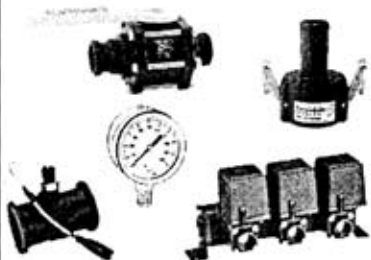

C&R distributes Shurflo, Flojet, CDS John Blue, Hypro, Ace, pumptec, and Banjo pumps. We carry an extensive inventory of repair parts for all the products we sell and have an in house repair department to get you back up and running.

C&R is your one stop shop for all your fittings and accessories from your tips to your valves. We also carry a wide line of hose for your plumbing needs. A large assortment of tanks and saddles are also available.